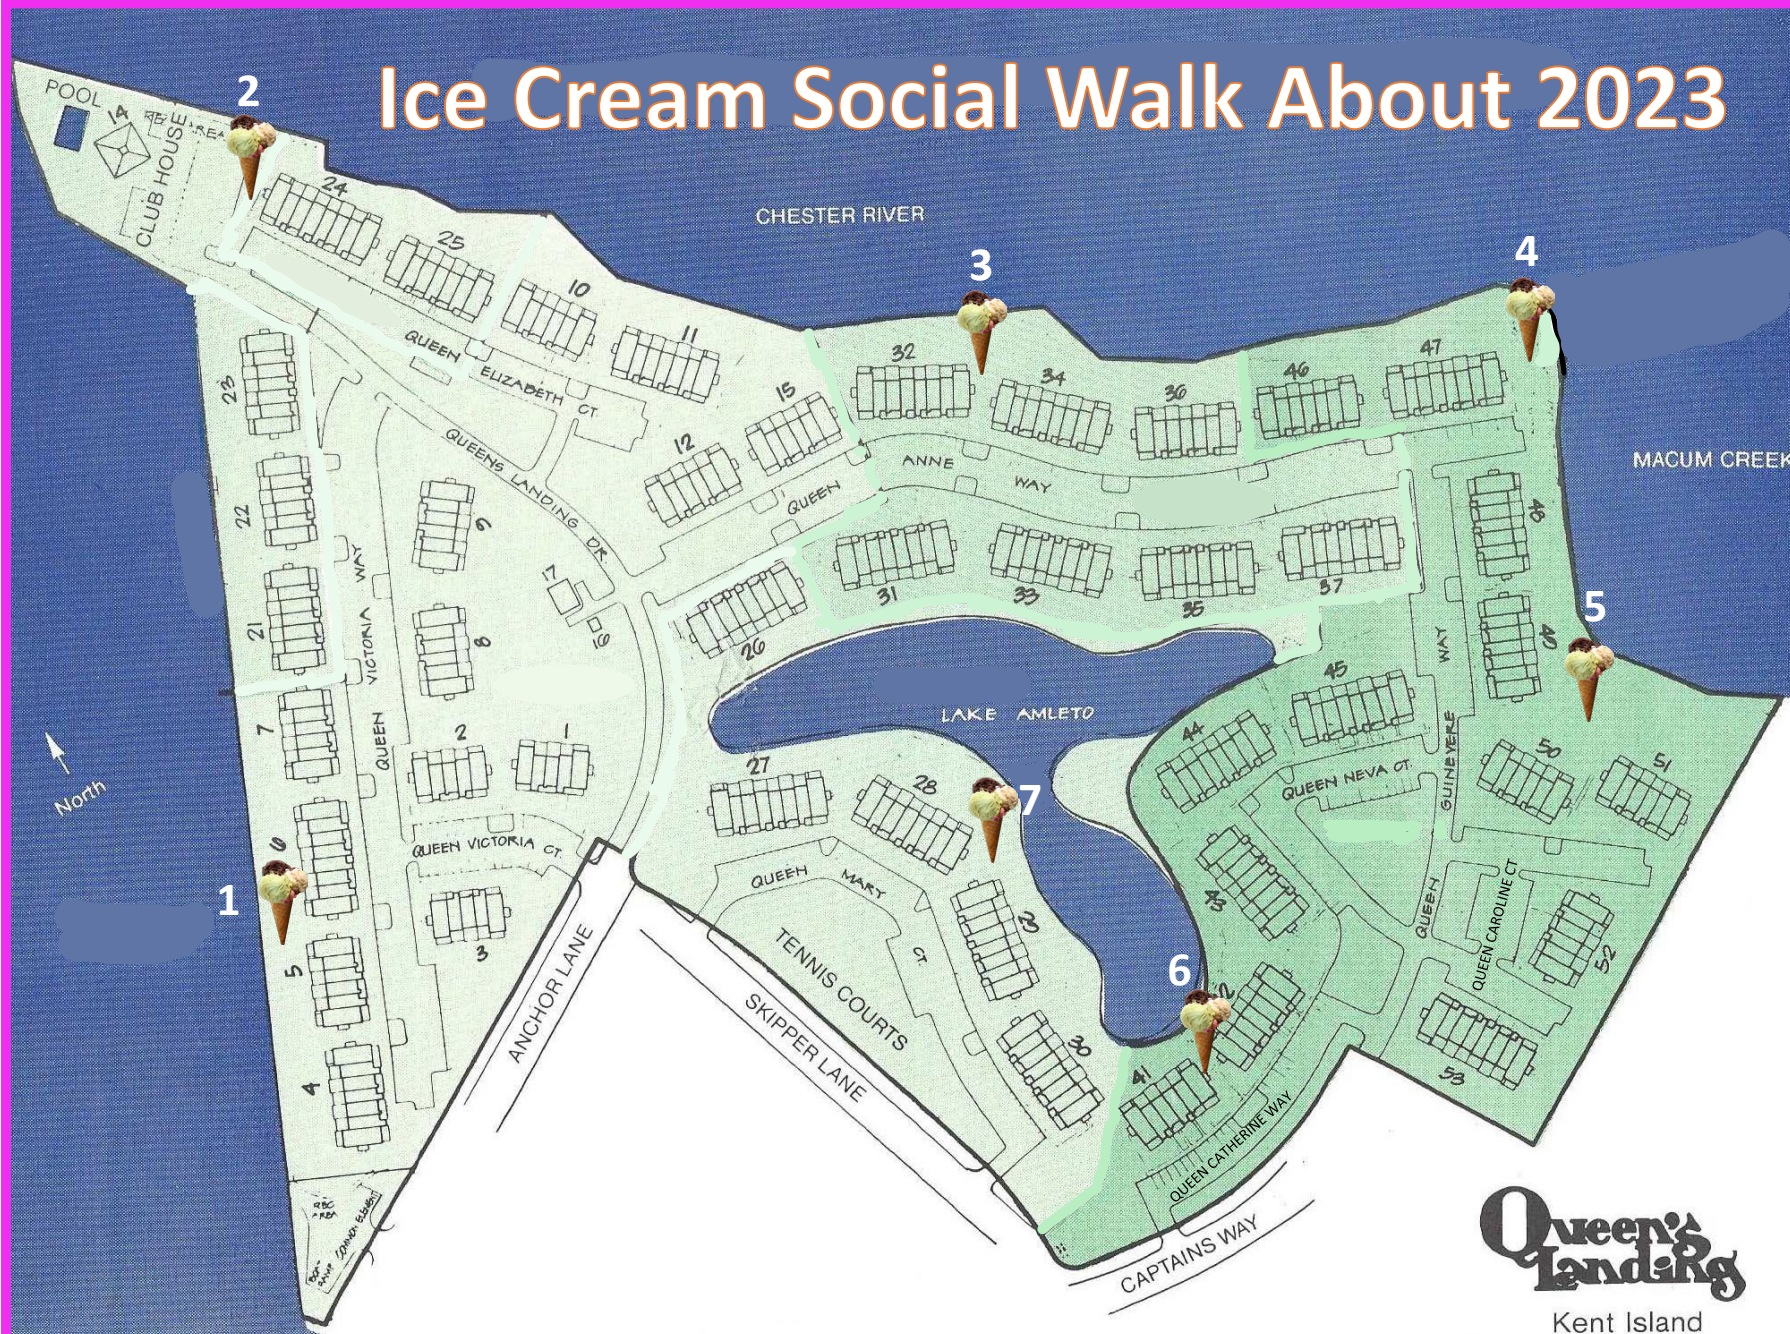

Ice Cream Social Walk About 2023

AUGUST 11
7 PM TO 8 PM

Seven Stations!
A Variety of Flavors!
FREE ICE CREAM

Make sure you visit all seven stations as you don't know what flavor or type of ice cream you may find at each station! After all, variety is the spice of life! Gluten free, dairy free and kosher items available as well. And, don't forget stations will have treats for your pets.

Stations are marked by the Ice Cream Cones.

- Station 1 – Queen Victoria Way
- Station 2 – Clubhouse Parking Lot
- Station 3 – River Path
- Station 4 – River Path
- Station 5 – Queen Guinevere Way
- Station 6 – Queen Catherine Way (Lake)
- Station 7 – Queen Mary Court (Lake)

Queen's
Landing

Kent Island